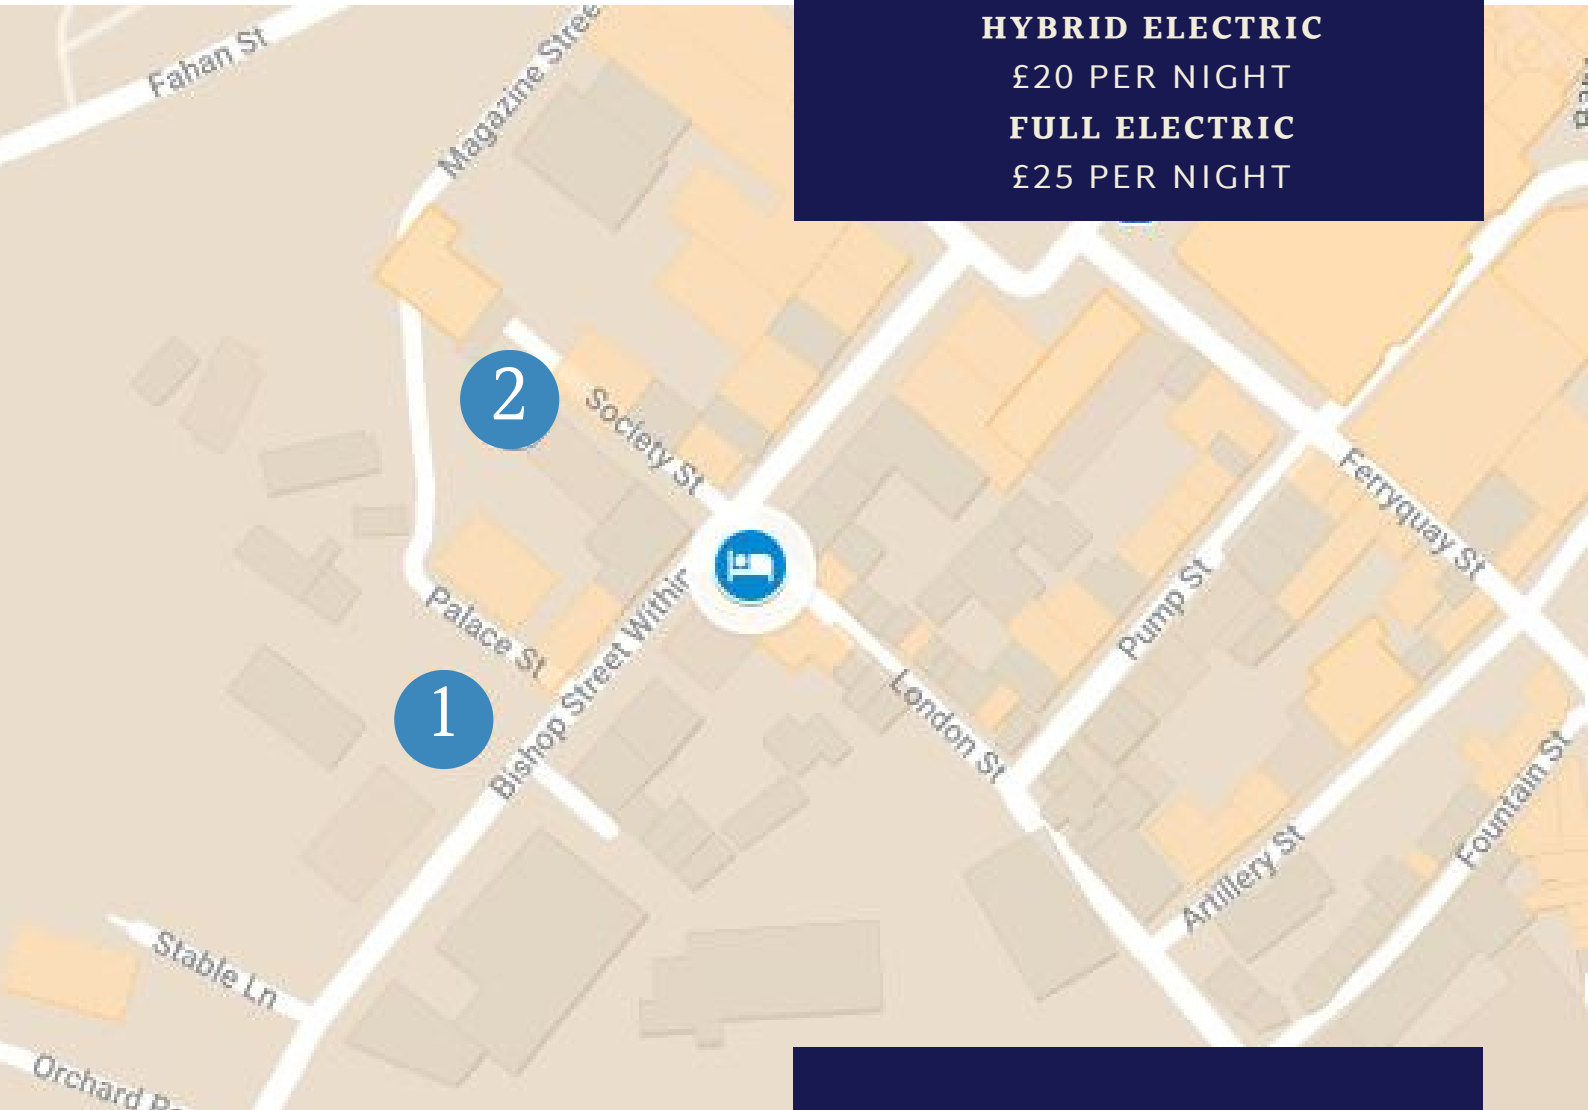

BISHOP'S GATE
HOTEL

CAR PARKING OPTIONS

VALET PARKING

SECURE PARKING FACILITY WITH
LIMITED NUMBER OF SPACES.
ADVANCED BOOKING ADVISED

£15 PER 24 HOUR USE

ELECTRIC CAR VALET PARKING

SECURE PARKING FACILITY WITH
CHARGING PORT ACCESS

HYBRID ELECTRIC

£20 PER NIGHT

FULL ELECTRIC

£25 PER NIGHT

PAY & DISPLAY CAR PARKS

1. BISHOP STREET CAR PARK

(174 SPACES)

2. SOCIETY STREET CAR PARK

(24 SPACES)

Both car parks are open air, council owned facilities.

Charging times vary by season, please check information displayed in each facility when parking your vehicle.
Cost 80p per hour (subject to change).