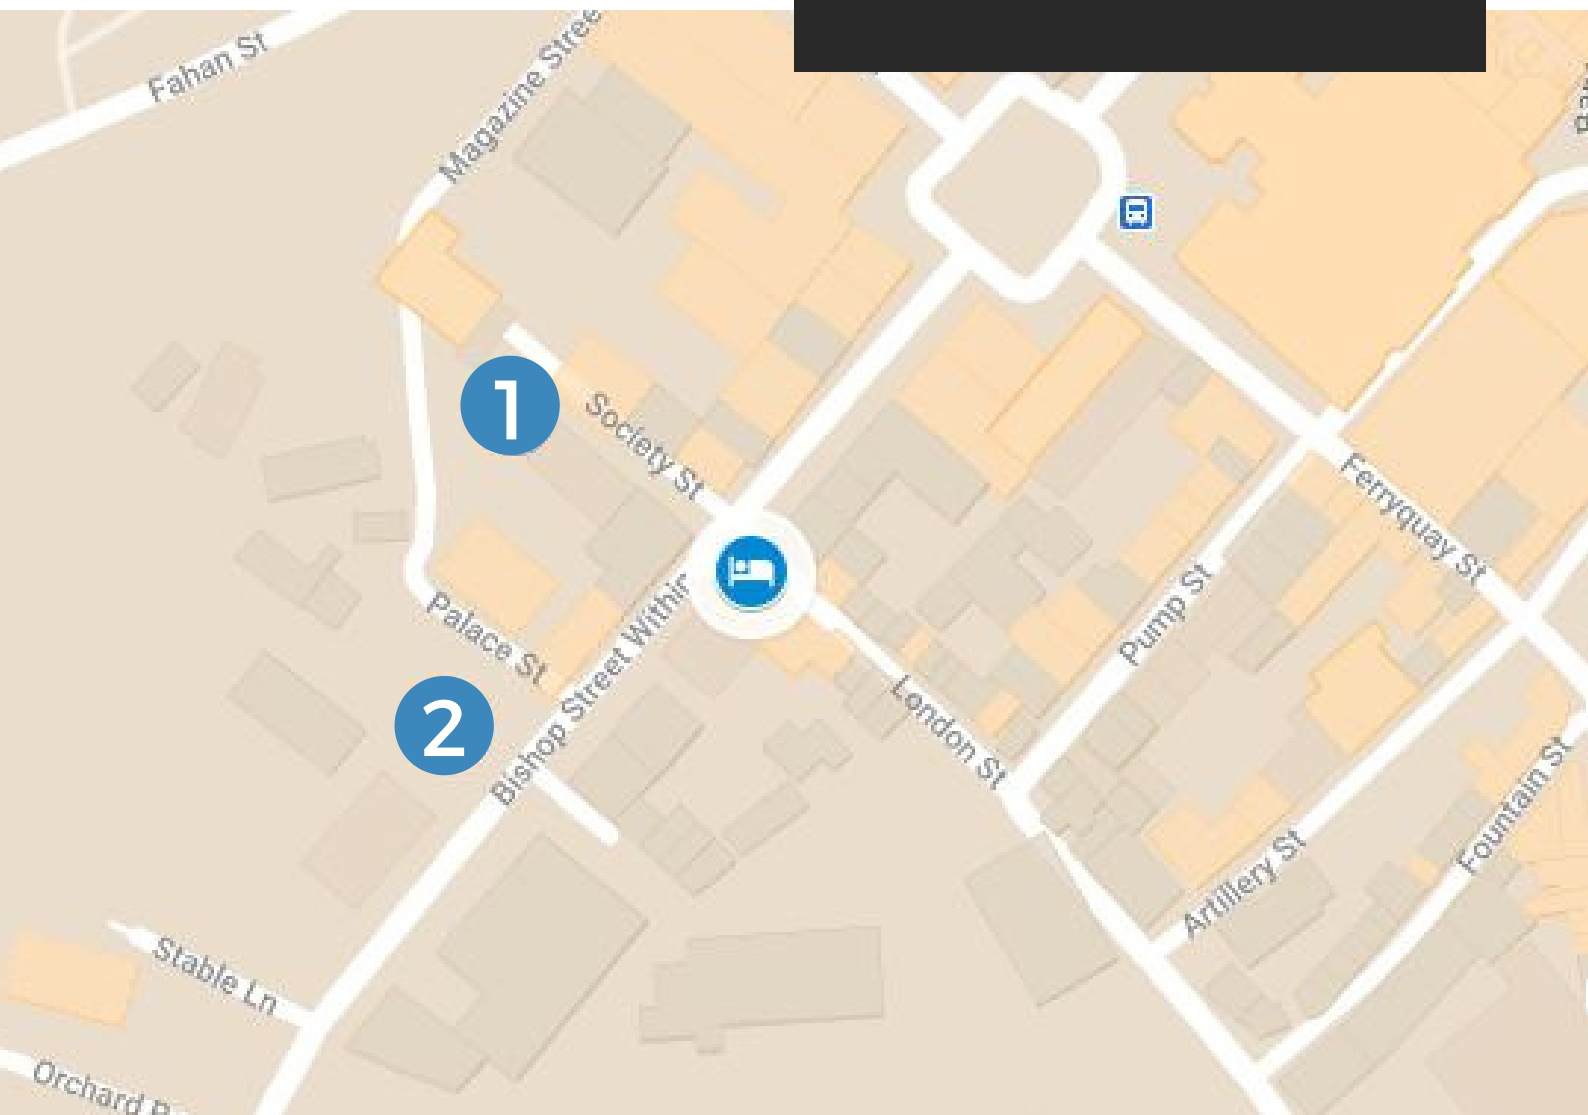

# CAR PARKING OPTIONS

## VALET PARKING

SECURE PARKING FACILITY  
WITH LIMITED NUMBER OF  
SPACES AVAILABLE.  
ADVANCED BOOKING  
ADVISED

£15 PER 24 HOUR USE

## PAY & DISPLAY CAR PARKS

1. BISHOP STREET CAR PARK  
(174 SPACES)

2. SOCIETY STREET CAR PARK  
(24 SPACES)

Both car parks are open air, council owned facilities.

Charging times vary by season, please check information displayed in each facility when parking your vehicle.