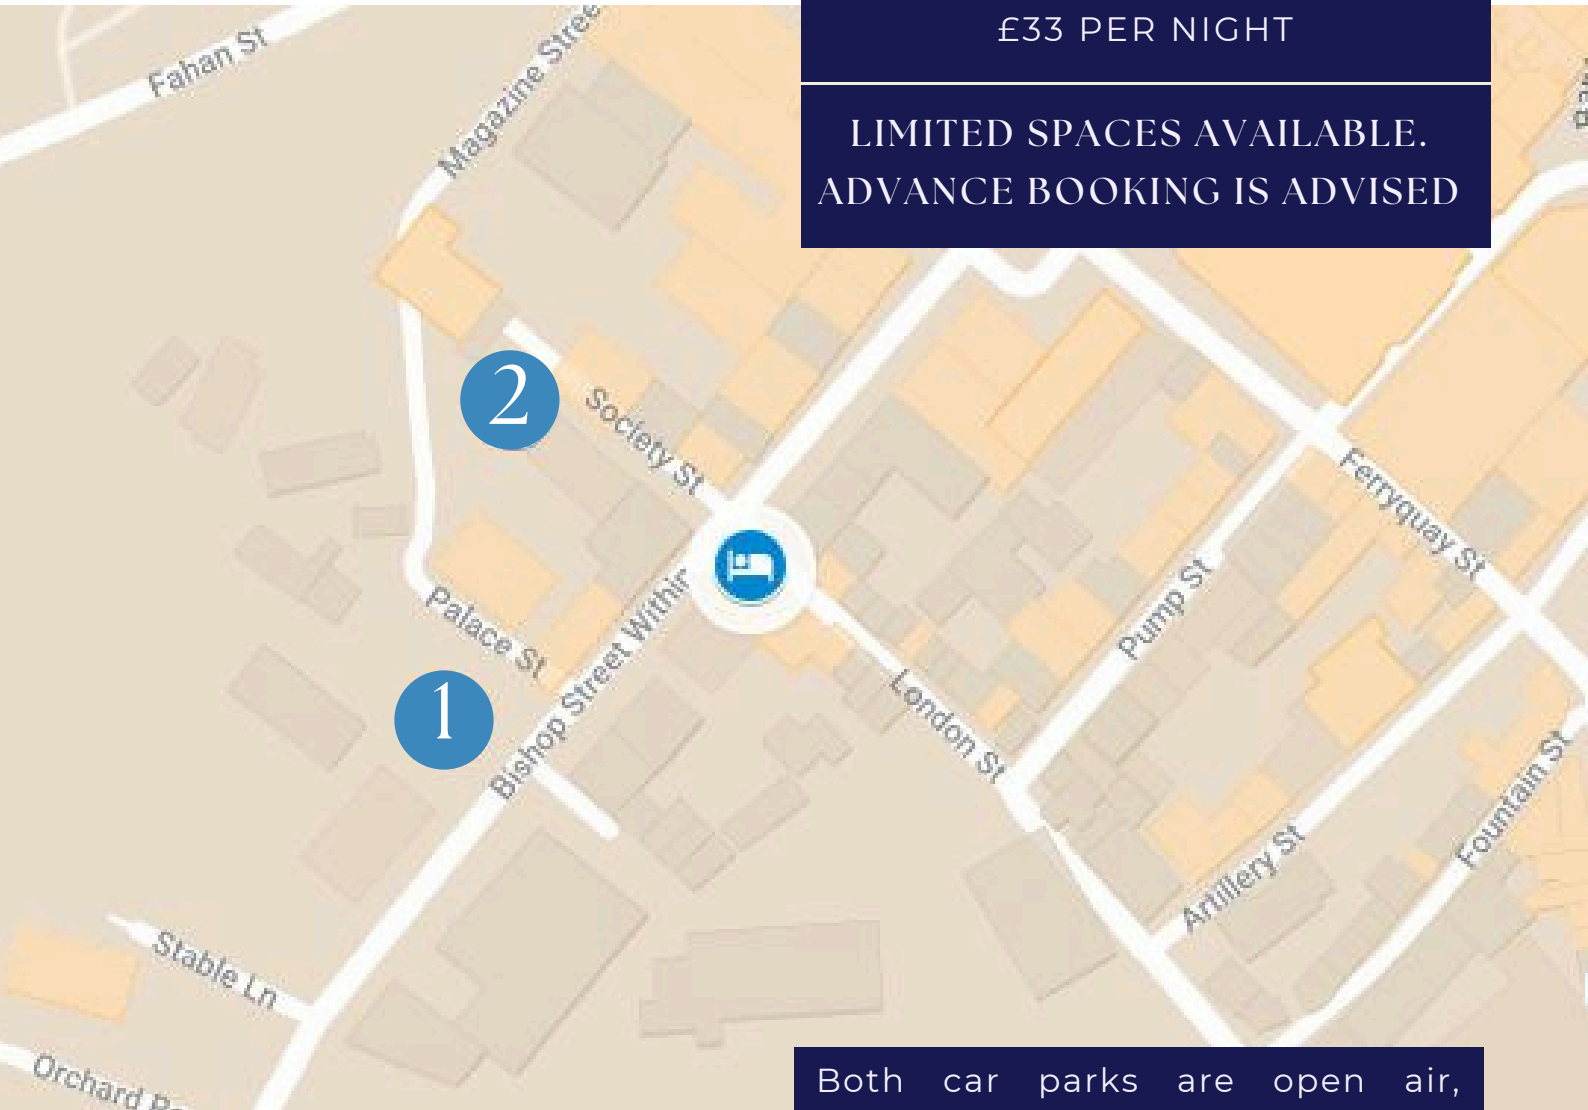

BISHOP'S GATE
HOTEL

CAR PARKING OPTIONS

VALET PARKING

SECURE PARKING FACILITY.

£18 PER 24 HOUR USE

ELECTRIC CAR VALET PARKING

SECURE PARKING FACILITY WITH
CHARGING PORT ACCESS
EV CHARGING & VALET PARKING

£33 PER NIGHT

LIMITED SPACES AVAILABLE.
ADVANCE BOOKING IS ADVISED

PAY & DISPLAY CAR PARKS

1. BISHOP STREET CAR PARK
2. SOCIETY STREET CAR PARK

Both car parks are open air, council owned facilities.

Charging times vary by season, please check information displayed in each facility when parking your vehicle.