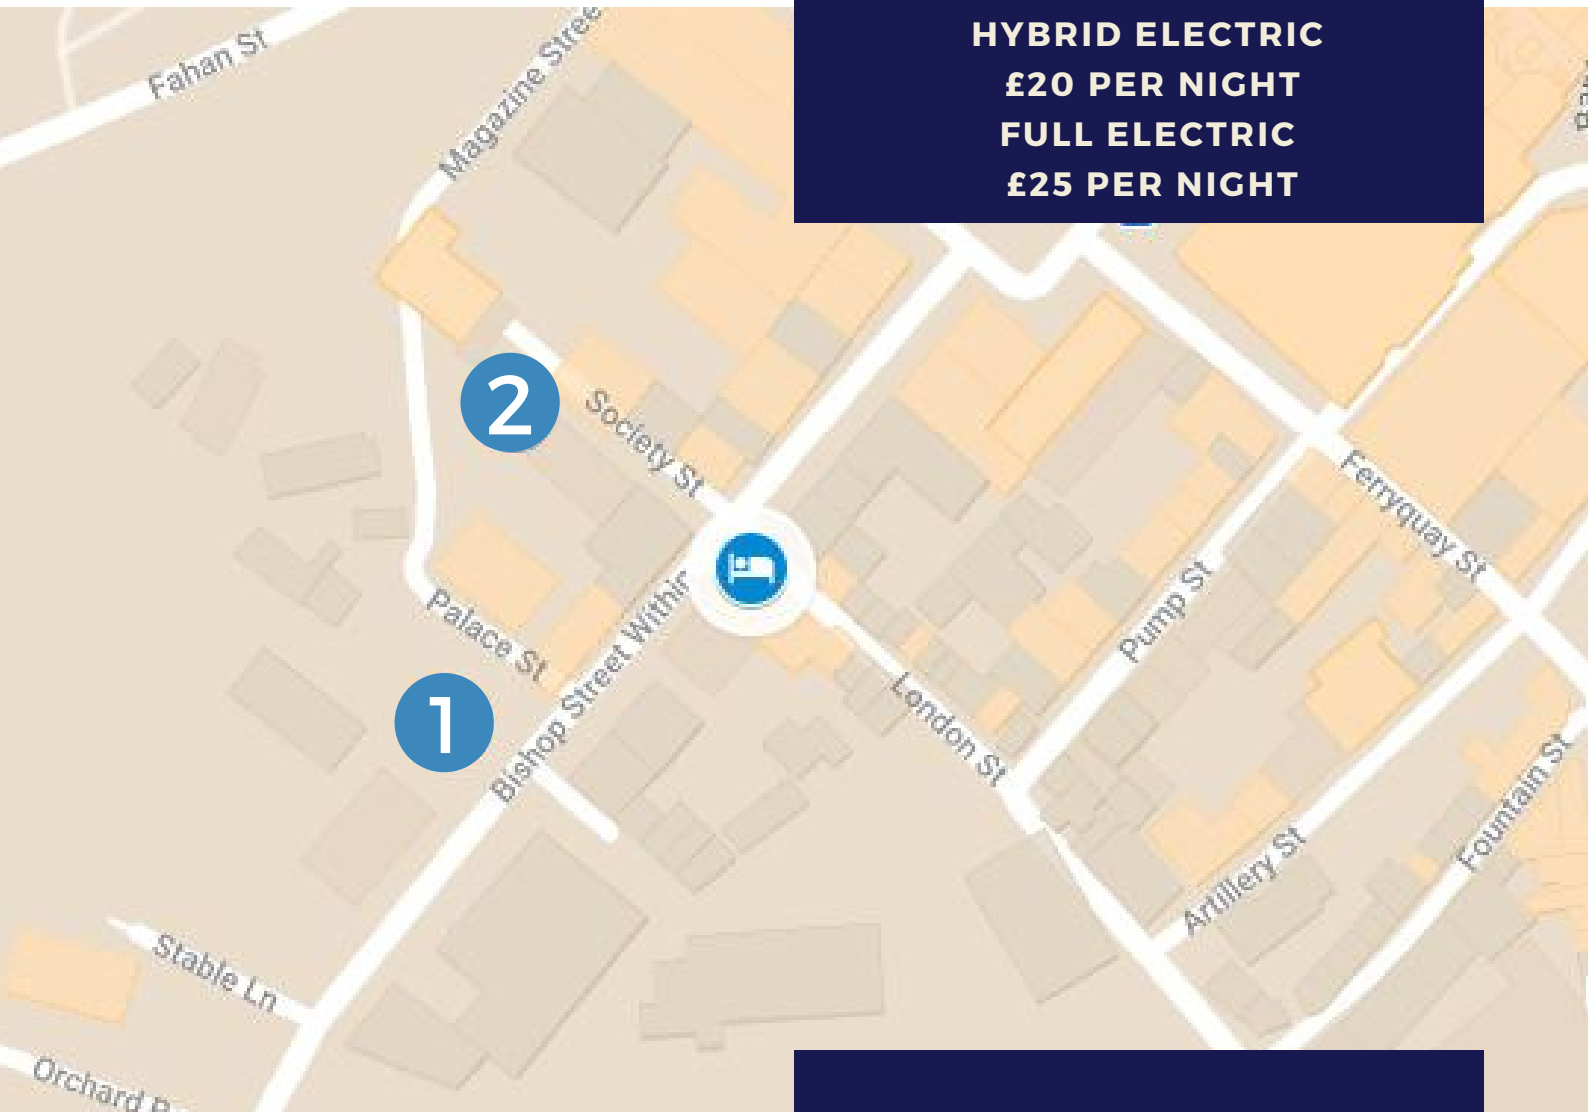

CAR PARKING OPTIONS

VALET PARKING

SECURE PARKING FACILITY WITH
LIMITED NUMBER OF SPACES.
ADVANCED BOOKING ADVISED

£15 PER 24 HOUR USE

ELECTRIC CAR VALET PARKING

SECURE PARKING FACILITY WITH
CHARGING PORT ACCESS

HYBRID ELECTRIC

£20 PER NIGHT

FULL ELECTRIC

£25 PER NIGHT

PAY & DISPLAY CAR PARKS

1. BISHOP STREET CAR PARK
(174 SPACES)
2. SOCIETY STREET CAR PARK
(24 SPACES)

Both car parks are open air, council owned facilities.

Charging times vary by season, please check information displayed in each facility when parking your vehicle.

Cost 80p per hour (subject to change).

Valid tickets must be displayed on all vehicles during charging hours